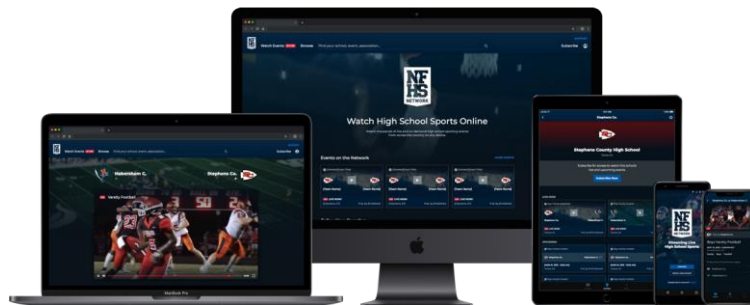

# WATCH EAGLE ATHLETICS ALL YEAR LONG

**Watch the Sidney Eagles on the NFHS Network!  
The NFHS Network is your home for LIVE  
Eagle athletics.**

Get unlimited access to watch multiple EAGLE events this year on the NFHS Network. We've invested in new technology that will bring you many home and away games from multiple locations LIVE.

Full access to ALL content on the Network:

- All of your school's live and on-demand sports broadcasts
- All other sporting events from around the Nation

Friends and family members who can't make the game will never miss a play again!